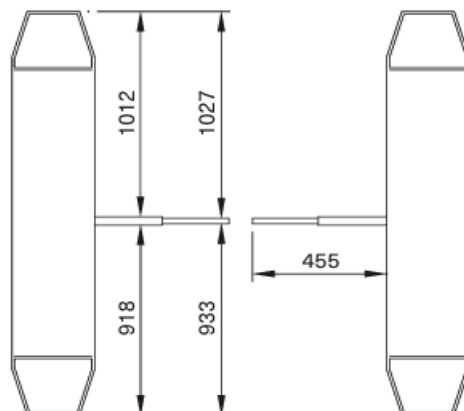

Innovation Is Our Passion

Dimensional Drawing:

IASS/FB-01 Standard and Wide Lane: