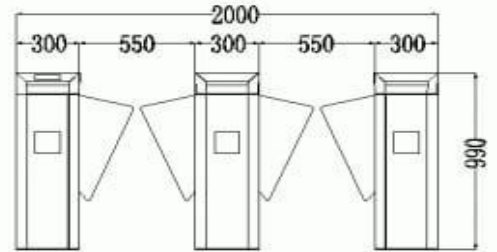

Innovation Is Our Passion

Dimensional Drawing:

IASS/FB-01 Standard and Wide Lane: