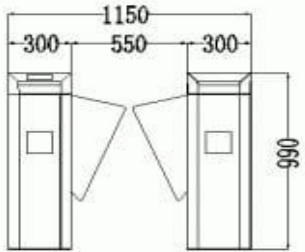

Innovation Is Our Passion

TECHNICAL SPECIFICATIONS

Technical Data	IASS FB-01 (Normal Lane)	IASS FB-01 (Wide Lane)
Passageway width	550 mm	850 mm
Opening/Closing time PU Foam Wing.	0.3 seconds	0.6 seconds
Opening/Closing time Polycarbonate Wing	0.35 seconds	0.6 seconds
Drive Technology	Servo Drive with Encoder	Servo Drive with Encoder
Voltage	180–240-volt, 50 Hz	180–240-volt, 50 Hz
Power Consumption	Max 35 Watts	Max 120 Watts
Duty Cycle	100 %	100 %
Housing Dimension (L x W x H)	1500 x 300 x 980 mm	1500 x 300 x 980 mm
Housing Material	Stainless Steel 304	Stainless Steel 304
Enclosure Rating	IP 32	IP 32
Temperature Range	0 to 45°C	0 to 45°C
Obstacle Detection Sensors	10 Pairs	10 Pairs
Audio Visual Indications	Yes	Yes
Housing / Finishing / logo insertion	Can be customized if required	Can be customized if required
Anti Tailgating	Yes	Yes
Wrong Entry Detection	Yes, with alarm	Yes, with alarm
Wrong Entry prevention	Yes	Yes
Fail Safe	Yes, in case of electricity failure and fire alarm.	Yes, in case of electricity failure and fire alarm.
Integration	Can be integrated with all common ticket inspection systems	Can be integrated with all common ticket inspection systems

Innovation Is Our Passion

Dimensional Drawing:

IASS/FB-01 Standard and Wide Lane:

Innovation Is Our Passion

IASS/FB-SLK/01

Manufactured by / OEM :
INAMDAR ADVANCE SECURE SYSTEMS (IASS),
Email: inamdar@iass.in
Website: www.iass.in