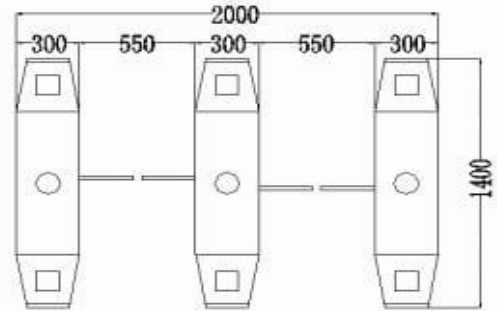

Innovation Is Our Passion

TECHNICAL SPECIFICATIONS

Technical Data	IASS FB-01 (Normal Lane)	IASS FB-01 (Wide Lane)
Passageway width	550 mm	850 mm
Opening/Closing time PU Foam Wing.	0.3 seconds	0.6 seconds
Opening/Closing time Polycarbonate Wing	0.35 seconds	0.6 seconds
Drive Technology	Servo Drive with Encoder	Servo Drive with Encoder
Voltage	180–240-volt, 50 Hz	180–240-volt, 50 Hz
Power Consumption	Max 35 Watts	Max 120 Watts
Duty Cycle	100 %	100 %
Housing Dimension (L x W x H)	1500 x 300 x 980 mm	1500 x 300 x 980 mm
Housing Material	Stainless Steel 304	Stainless Steel 304
Enclosure Rating	IP 32	IP 32
Temperature Range	0 to 45°C	0 to 45°C
Obstacle Detection Sensors	10 Pairs	10 Pairs
Audio Visual Indications	Yes	Yes
Housing / Finishing / logo insertion	Can be customized if required	Can be customized if required
Anti Tailgating	Yes	Yes
Wrong Entry Detection	Yes, with alarm	Yes, with alarm
Wrong Entry prevention	Yes	Yes
Fail Safe	Yes, in case of electricity failure and fire alarm.	Yes, in case of electricity failure and fire alarm.
Integration	Can be integrated with all common ticket inspection systems	Can be integrated with all common ticket inspection systems

Innovation Is Our Passion

Dimensional Drawing:

IASS/FB-01 Standard and Wide Lane:

Innovation Is Our Passion

IASS/FB-SLK/01

Manufactured by / OEM :
INAMDAR ADVANCE SECURE SYSTEMS (IASS),
Email: inamdar@iass.in
Website: www.iass.in