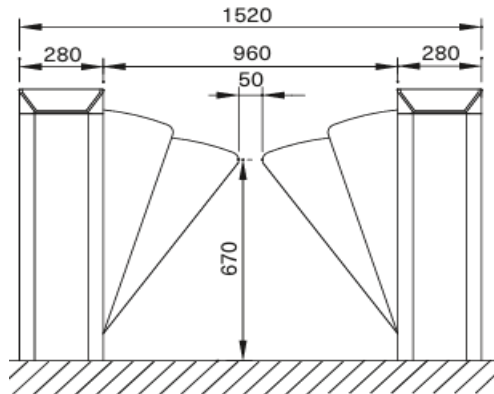

Innovation Is Our Passion

Dimensional Drawing:

IASS/FB-01 Standard and Wide Lane: