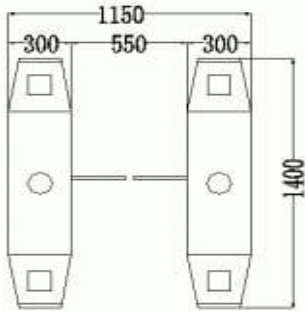

Innovation Is Our Passion

TECHNICAL SPECIFICATIONS

Technical Data	IASS FB-01 (Normal Lane)	IASS FB-01 (Wide Lane)
Passageway width	550 mm	850 mm
Opening/Closing time PU Foam Wing.	0.3 seconds	0.6 seconds
Opening/Closing time Polycarbonate Wing	0.35 seconds	0.6 seconds
Drive Technology	Servo Drive with Encoder	Servo Drive with Encoder
Voltage	180–240-volt, 50 Hz	180–240-volt, 50 Hz
Power Consumption	Max 35 Watts	Max 120 Watts
Duty Cycle	100 %	100 %
Housing Dimension (L x W x H)	1500 x 300 x 980 mm	1500 x 300 x 980 mm
Housing Material	Stainless Steel 304	Stainless Steel 304
Enclosure Rating	IP 32	IP 32
Temperature Range	0 to 45°C	0 to 45°C
Obstacle Detection Sensors	10 Pairs	10 Pairs
Audio Visual Indications	Yes	Yes
Housing / Finishing / logo insertion	Can be customized if required	Can be customized if required
Anti Tailgating	Yes	Yes
Wrong Entry Detection	Yes, with alarm	Yes, with alarm
Wrong Entry prevention	Yes	Yes
Fail Safe	Yes, in case of electricity failure and fire alarm.	Yes, in case of electricity failure and fire alarm.
Integration	Can be integrated with all common ticket inspection systems	Can be integrated with all common ticket inspection systems

Innovation Is Our Passion

Dimensional Drawing:

IASS/FB-01 Standard and Wide Lane:

Innovation Is Our Passion

IASS/FB-SLK/01

Manufactured by / OEM :
INAMDAR ADVANCE SECURE SYSTEMS (IASS),
Email: inamdar@iass.in
Website: www.iass.in